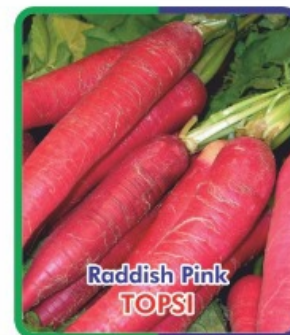

Drumstick
PKM 1 MASTERO

Raddish
THAMANA

F1 HYBRID CAULIFLOWER
JULIE

F1 Hybrid Broccoli
KOREAN BRO

F1 Hybrid Cabbage
RANGEELA

Chinese Cabbage
BABLI

Raddish Pink
TOPSI

Turnip
REX