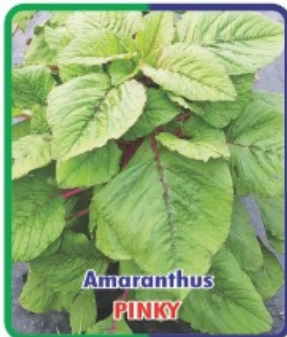

Hybrid Bhendi
VARMA F1

**IMPROVED BHENDI
KUMKI**

**IMPROVED RED OKRA
RED BEAUTY**

Pole beans
KAJOL

Cluster Beans
SAMRAJ

Pole Beans
BILLA

Amaranthus
SUMASHI GREEN

Amaranthus
SUMASHI RED

Amaranthus
PINKY

Bush beans
ANUSHKA

Clove Beans
NITHYA SRI

Dolichos
KING (Pole)

Snake gourd
BAIRAVA

Snake Gourd
GLAZ

**IMPROVED SNAKE GOURD
NUMAN**

Star Beans
RED STAR